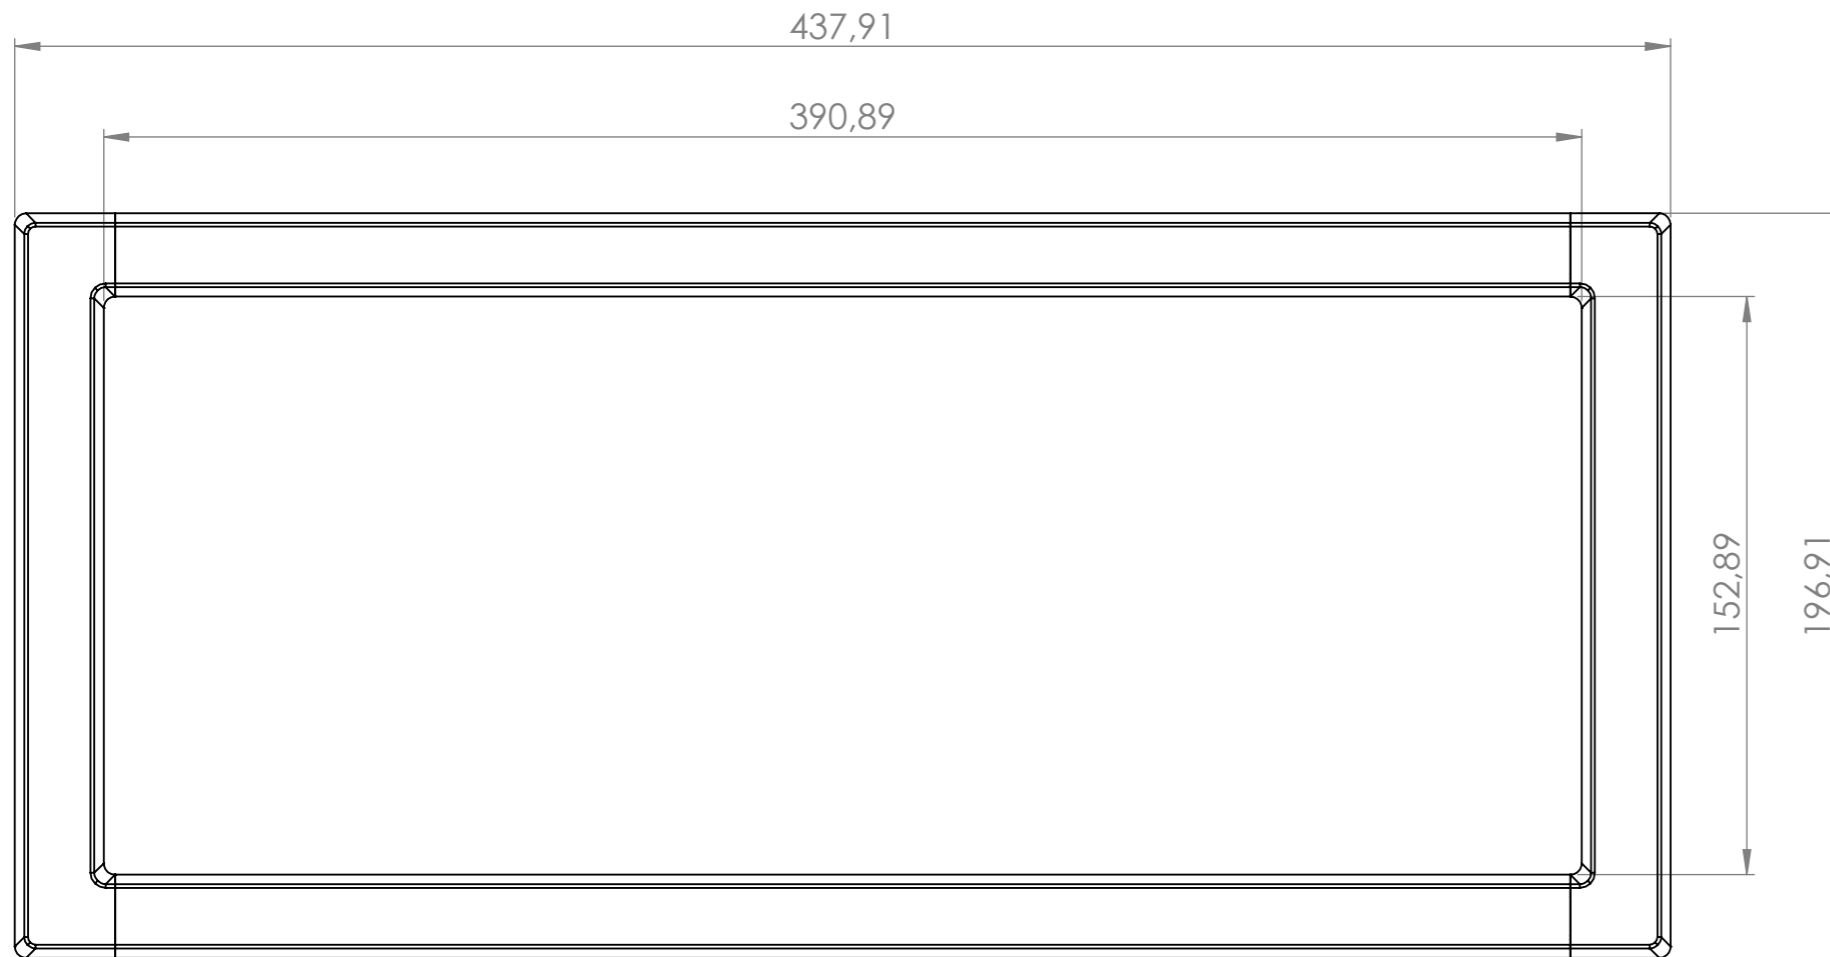

REVISIONS				
REV.	DESCRIPTION	ECO	DATE	CHANGED BY

<p>TOLERANCE:</p>	<p>All Dimensions are in mm</p>	<p>DEBURR AND BREAK SHARP EDGES</p>	<p>Copyright © SGM Light A/S. All rights reserved.</p>			
		<p>Last saved by: bar 24. juni 2021 14:42:39</p>				
<p>MATERIAL: Material <not specified></p>	<p>FINISH:</p>	<p>TITLE:</p>				
<p>WEIGHT IN GRAMS: 192.09</p>		<p>FIRST USED IN:</p>	<p>DO NOT SCALE DRAWING</p>	<p>SCALE:1:2</p>	<p>SHEET FORMAT: A3</p>	<p>SHEET 1 OF 1</p>
<p>DWG NO.</p>		<p>3D Frame</p>				