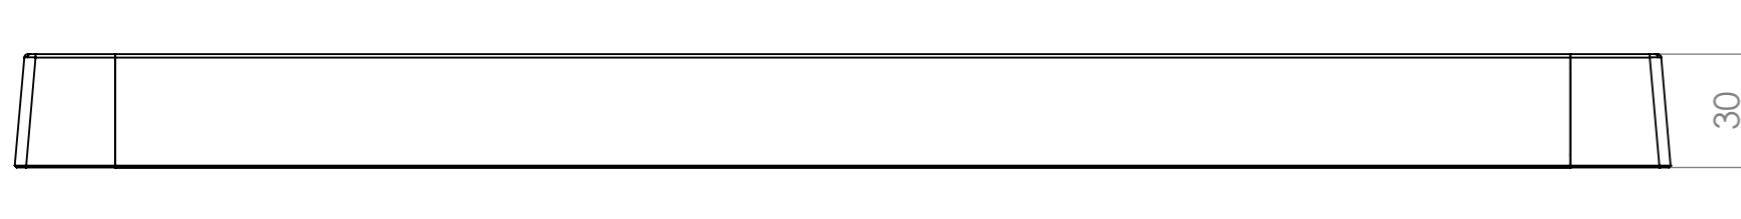

REVISIONS				
REV.	DESCRIPTION	ECO	DATE	CHANGED BY

<p>TOLERANCE:</p>	<p>All Dimensions are in mm</p>	<p>DEBURR AND BREAK SHARP EDGES</p>	<p>Copyright © SGM Light A/S. All rights reserved.</p>			
		<p>Last saved by: bar 24. juni 2021 14:42:39</p>				
<p>MATERIAL: Material <not specified></p>	<p>FINISH:</p>	<p>TITLE:</p>				
<p>WEIGHT IN GRAMS: 192.09</p>		<p>FIRST USED IN:</p>	<p>DO NOT SCALE DRAWING</p>	<p>SCALE:1:2</p>	<p>SHEET FORMAT: A3</p>	<p>SHEET 1 OF 1</p>
<p>DWG NO.</p>		<p>3D Frame</p>				